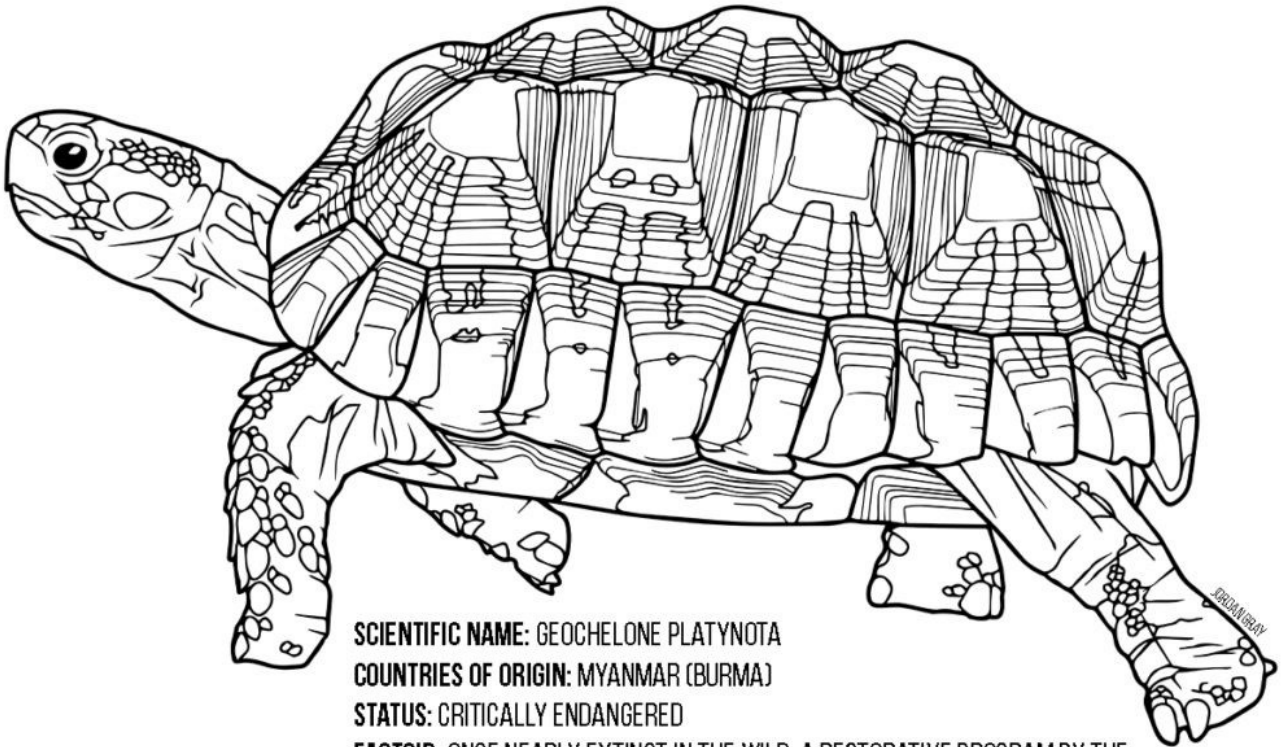

BURMESE STAR TORTOISE

SCIENTIFIC NAME: GEOCHELONE PLATYNOTA

COUNTRIES OF ORIGIN: MYANMAR (BURMA)

STATUS: CRITICALLY ENDANGERED

FACTOID: ONCE NEARLY EXTINCT IN THE WILD, A RESTORATIVE PROGRAM BY THE TSA AND OUR PARTNERS SUCCESSFULLY RETURNED THEM TO THEIR NATIVE HABITAT