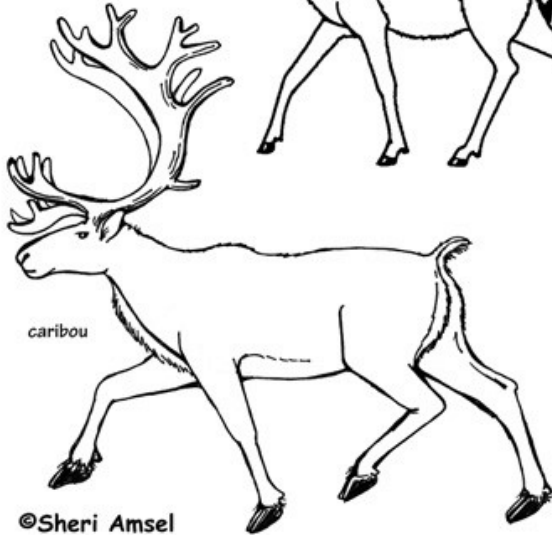

# Color the Alaska Mammals

big brown bat

river otter

grizzly bear

mule deer

hoary marmot

beaver

caribou

mountain goat

timber  
wolf

©Sheri Amsel

[www.exploringnature.org](http://www.exploringnature.org)